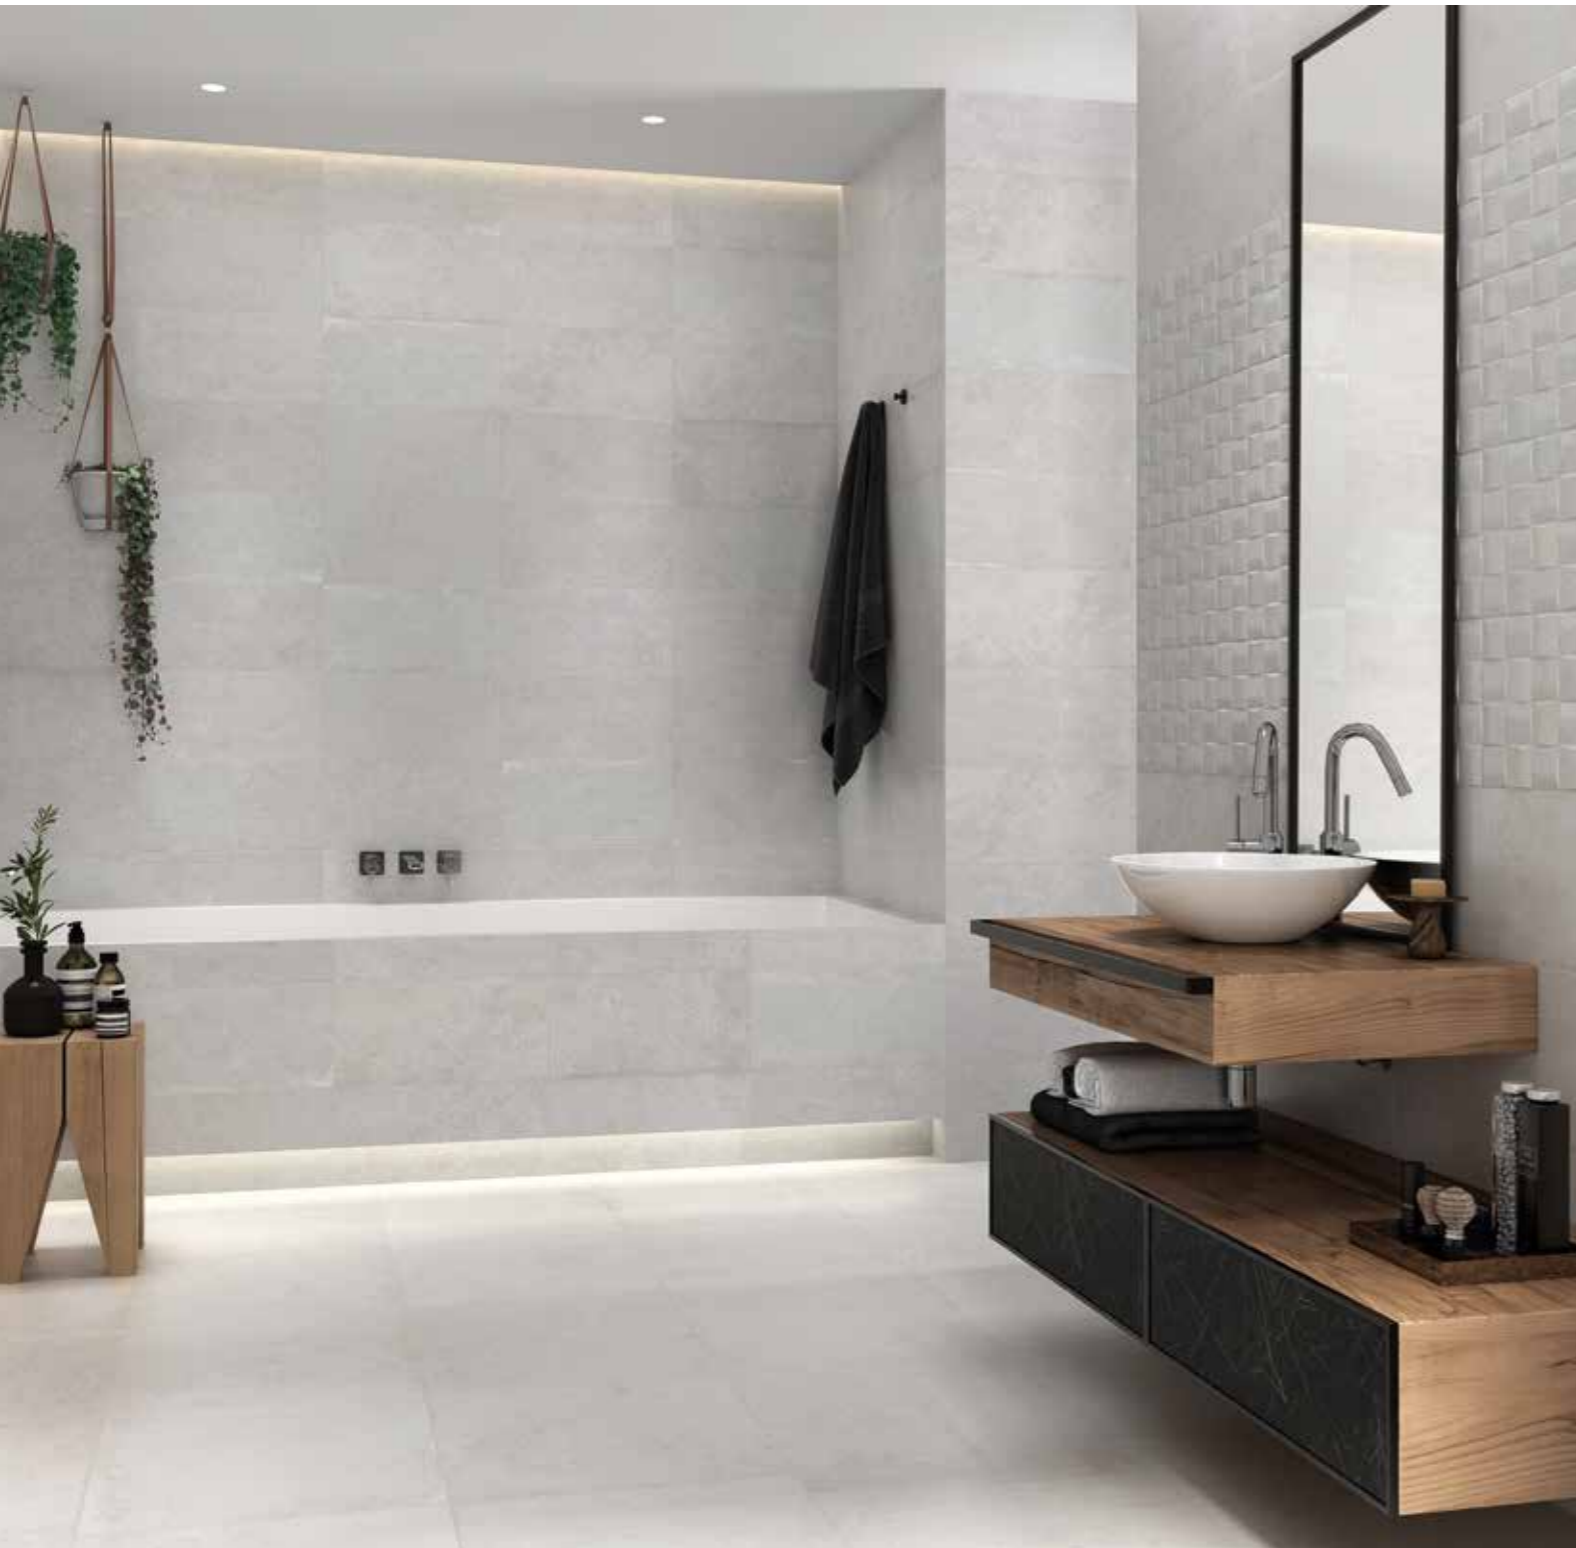

GOLD WALL

POLESDEN

Add dimension to your walls with textured décor options and detailing evocative of natural stone.

Colours and décors

Size and finish

500x250x9.2mm
Matt
Glazed ceramic

WALL
V4

Products

500x250x9.2mm	White	B0041830
	Cream	B0041831
	Art White	B0041834
	Art Cream	B0041835

Coordinating floor tiles - see Gold Floor