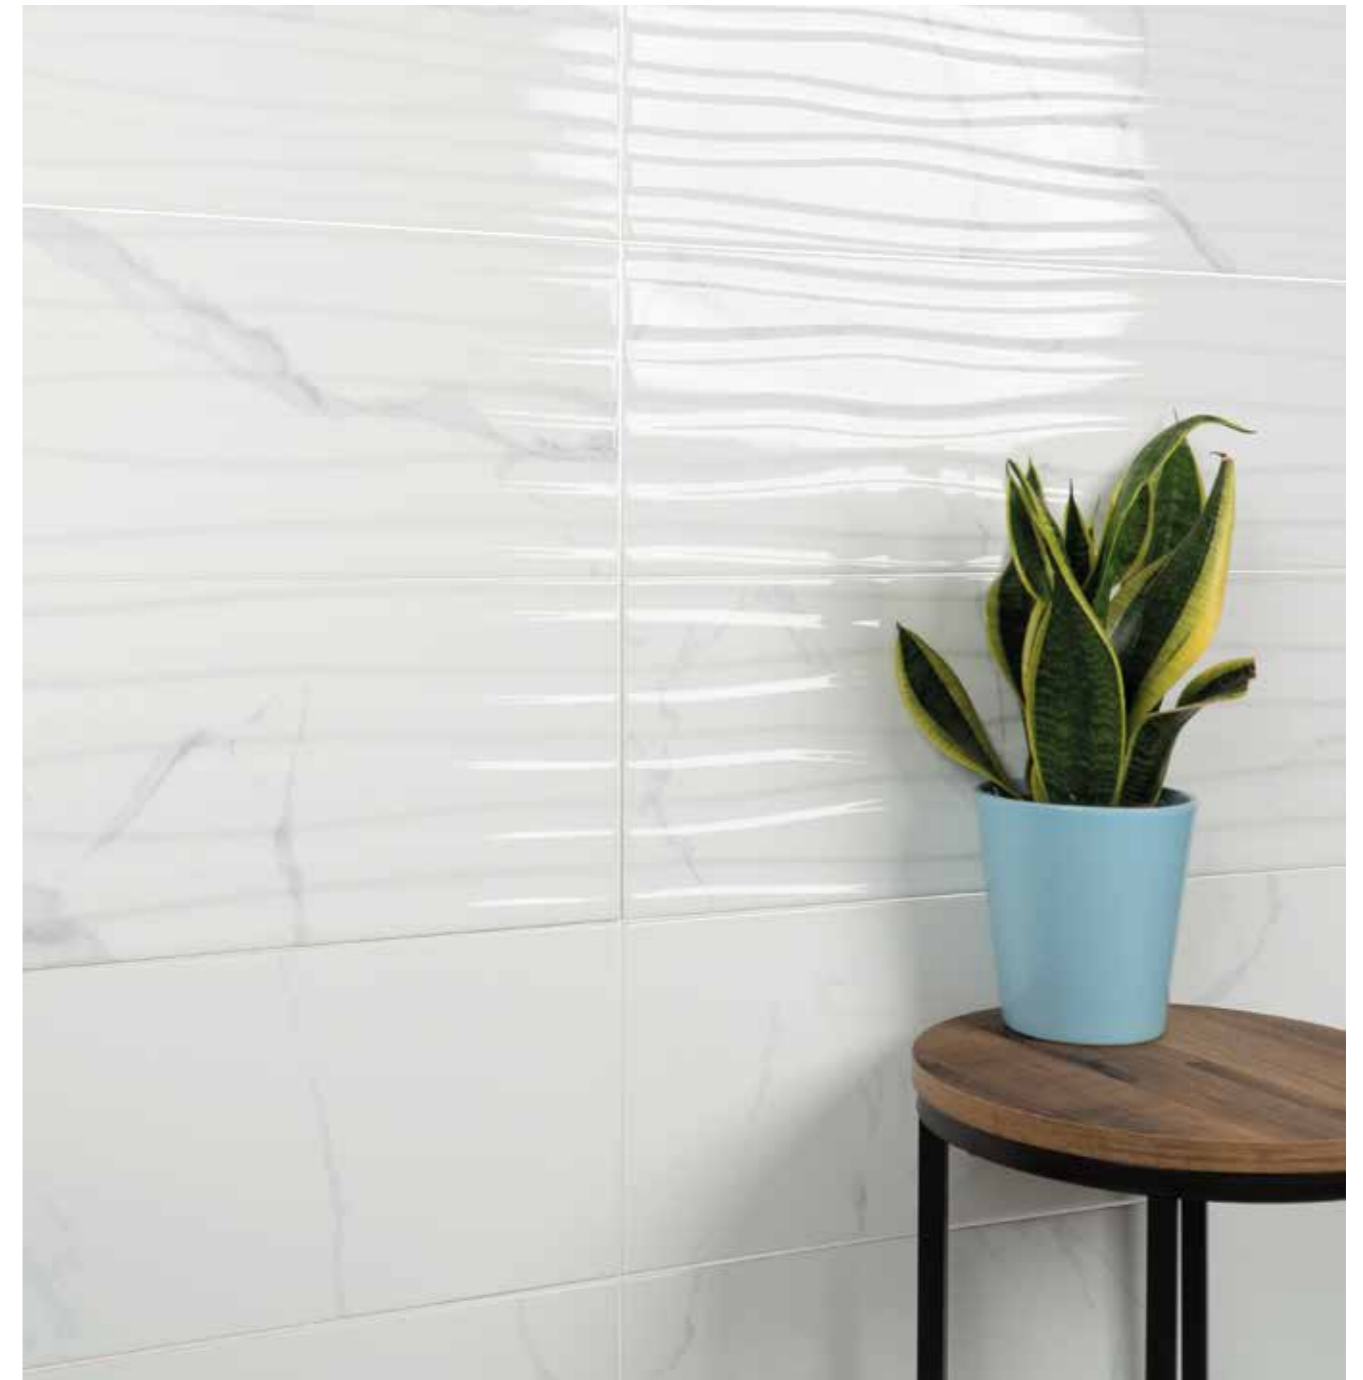

# B & W STAR

This beautiful white marble-effect tile brings a classic look to walls and features a glossy finish for effortless glamour.