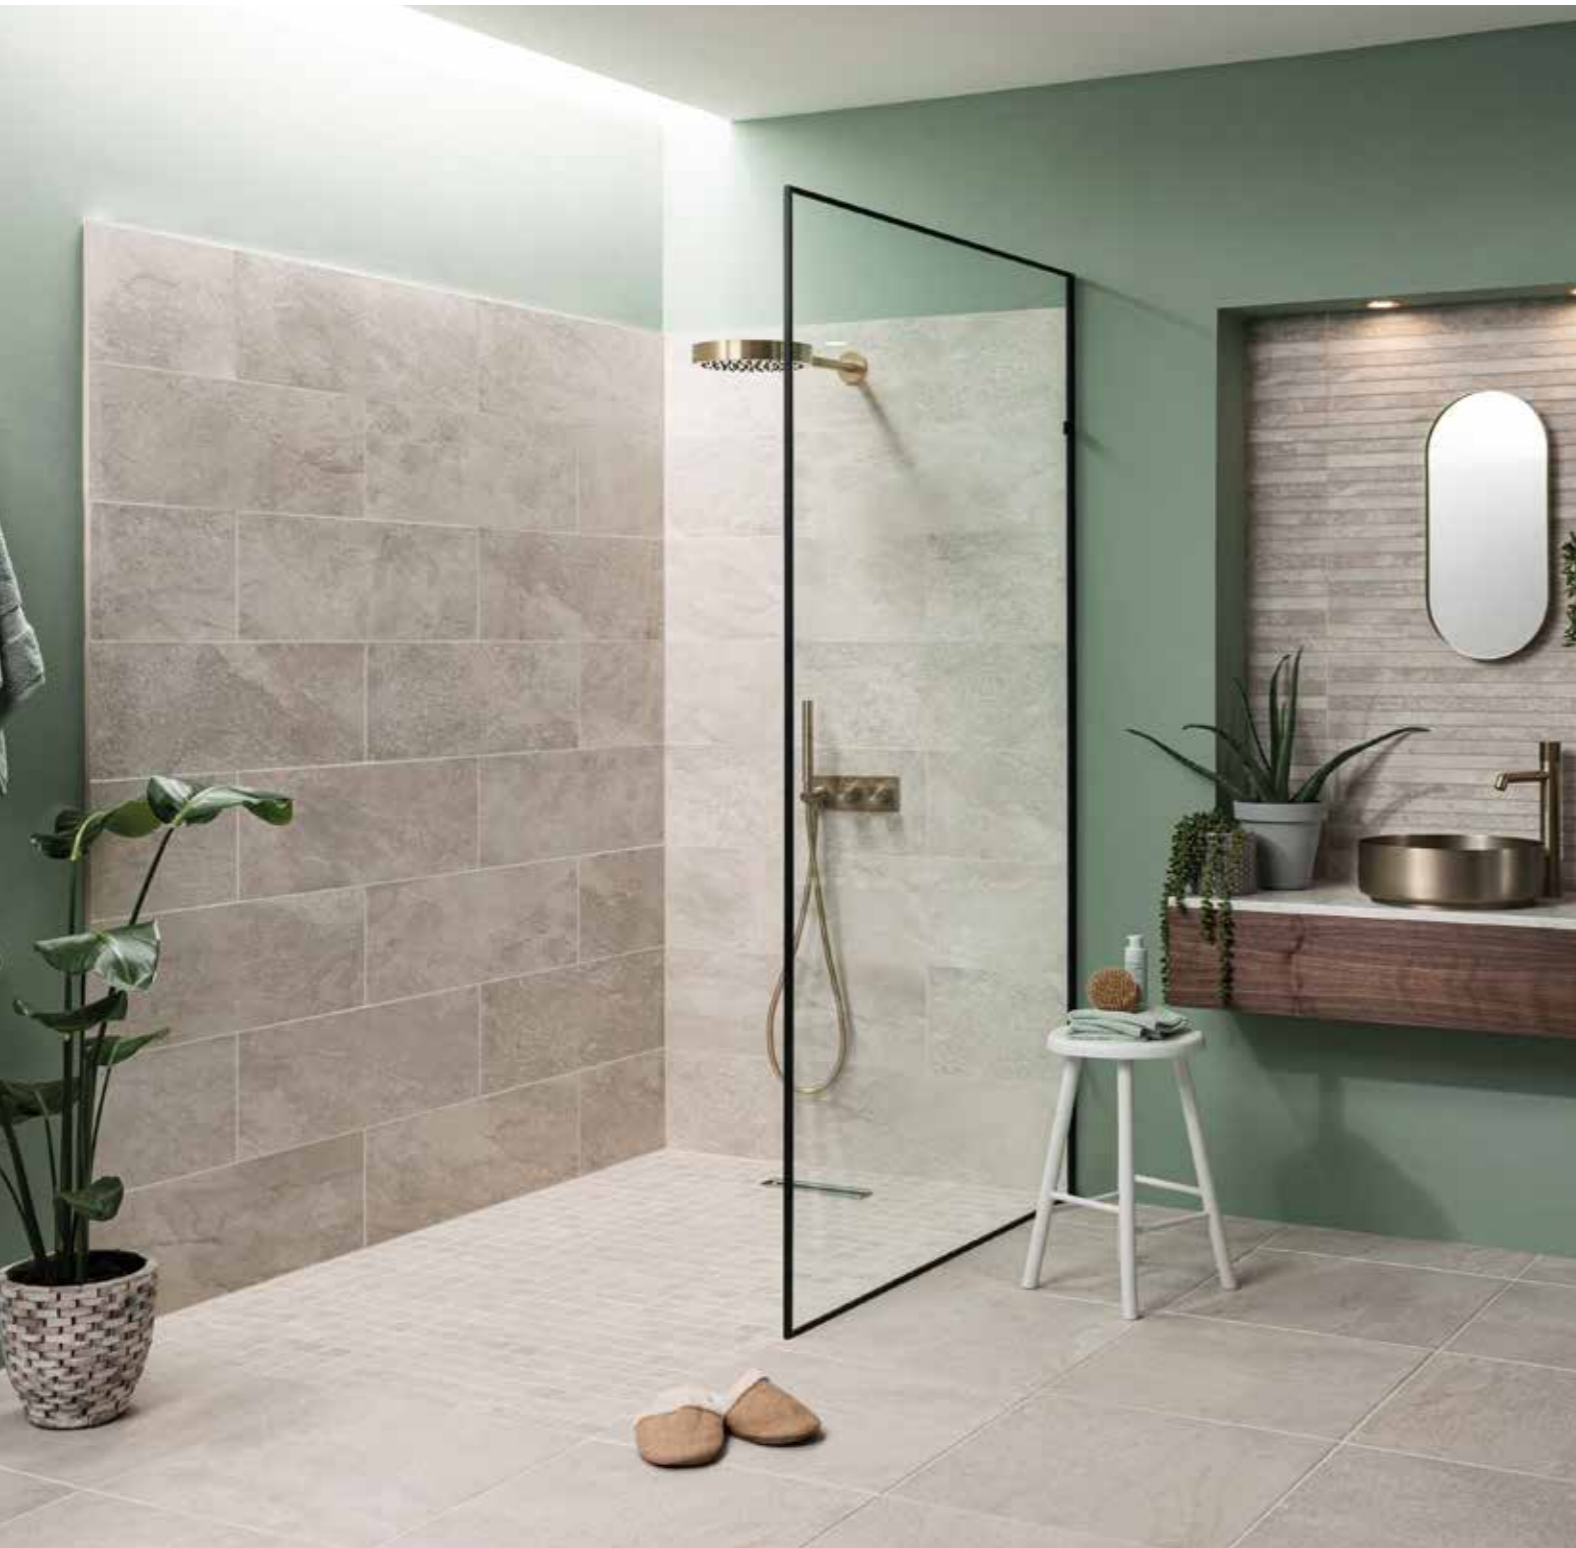

LARGE FORMAT WALL

NATURE

Create a calming environment with the neutral tones and linear décor tiles of the best-selling *Nature* collection. A superb choice for any interior.

Eco-enhanced

Colours and décors

Size and finish

690x240x9.5mm
Matt
Glazed ceramic

WALL

V4

Products

690x240x9.5mm	Grey	B0047693
	Bone	B0047692
	Concept Grey Décor	B0047695
	Concept Bone Décor	B0047694

Coordinating floor tiles - see Large Coordinating Floor

LARGE FORMAT WALL