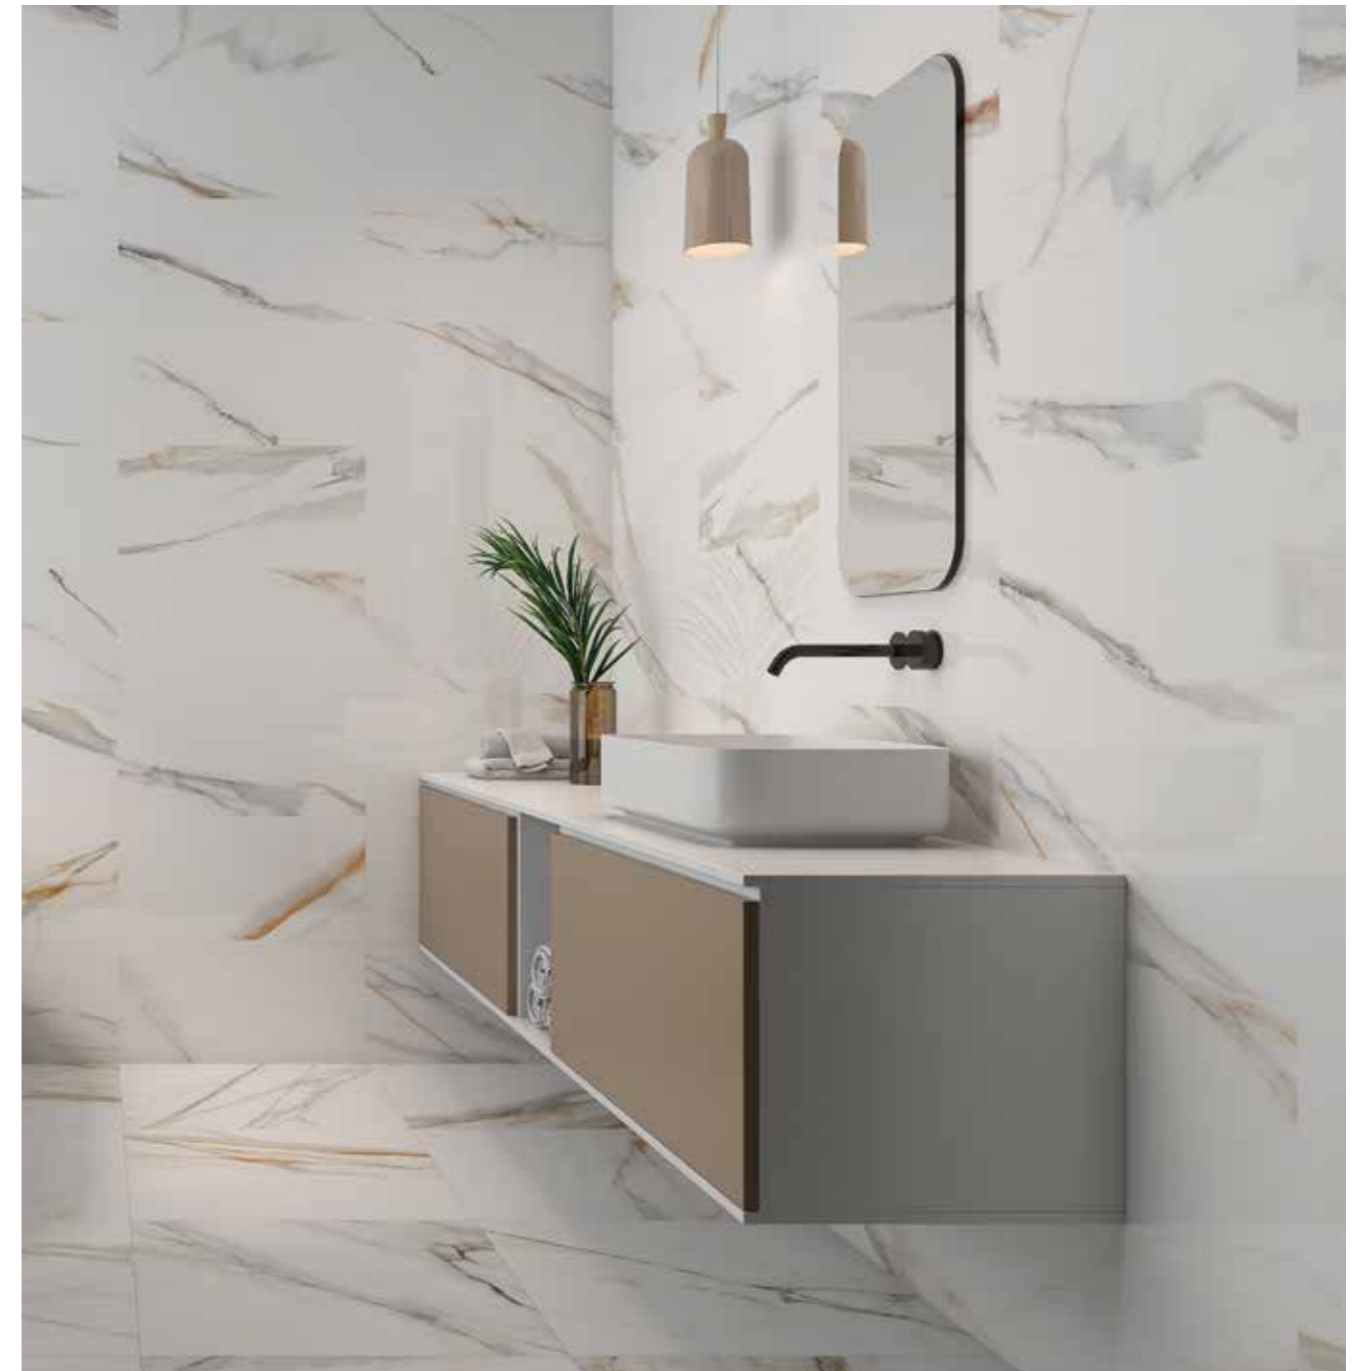

PLATINUM WALL

SCENT GOLD

Create a chic space with this striking tile, emulating the characteristic swirls and veins of natural marble.

Colour

Matt Rectified

Size and finish

595x295x9.2mm
Matt
Glazed ceramic
Rectified

W

V3

Products

595x295x9.2mm Matt Rectified B0047528

Coordinating floor tile - see Platinum Floor