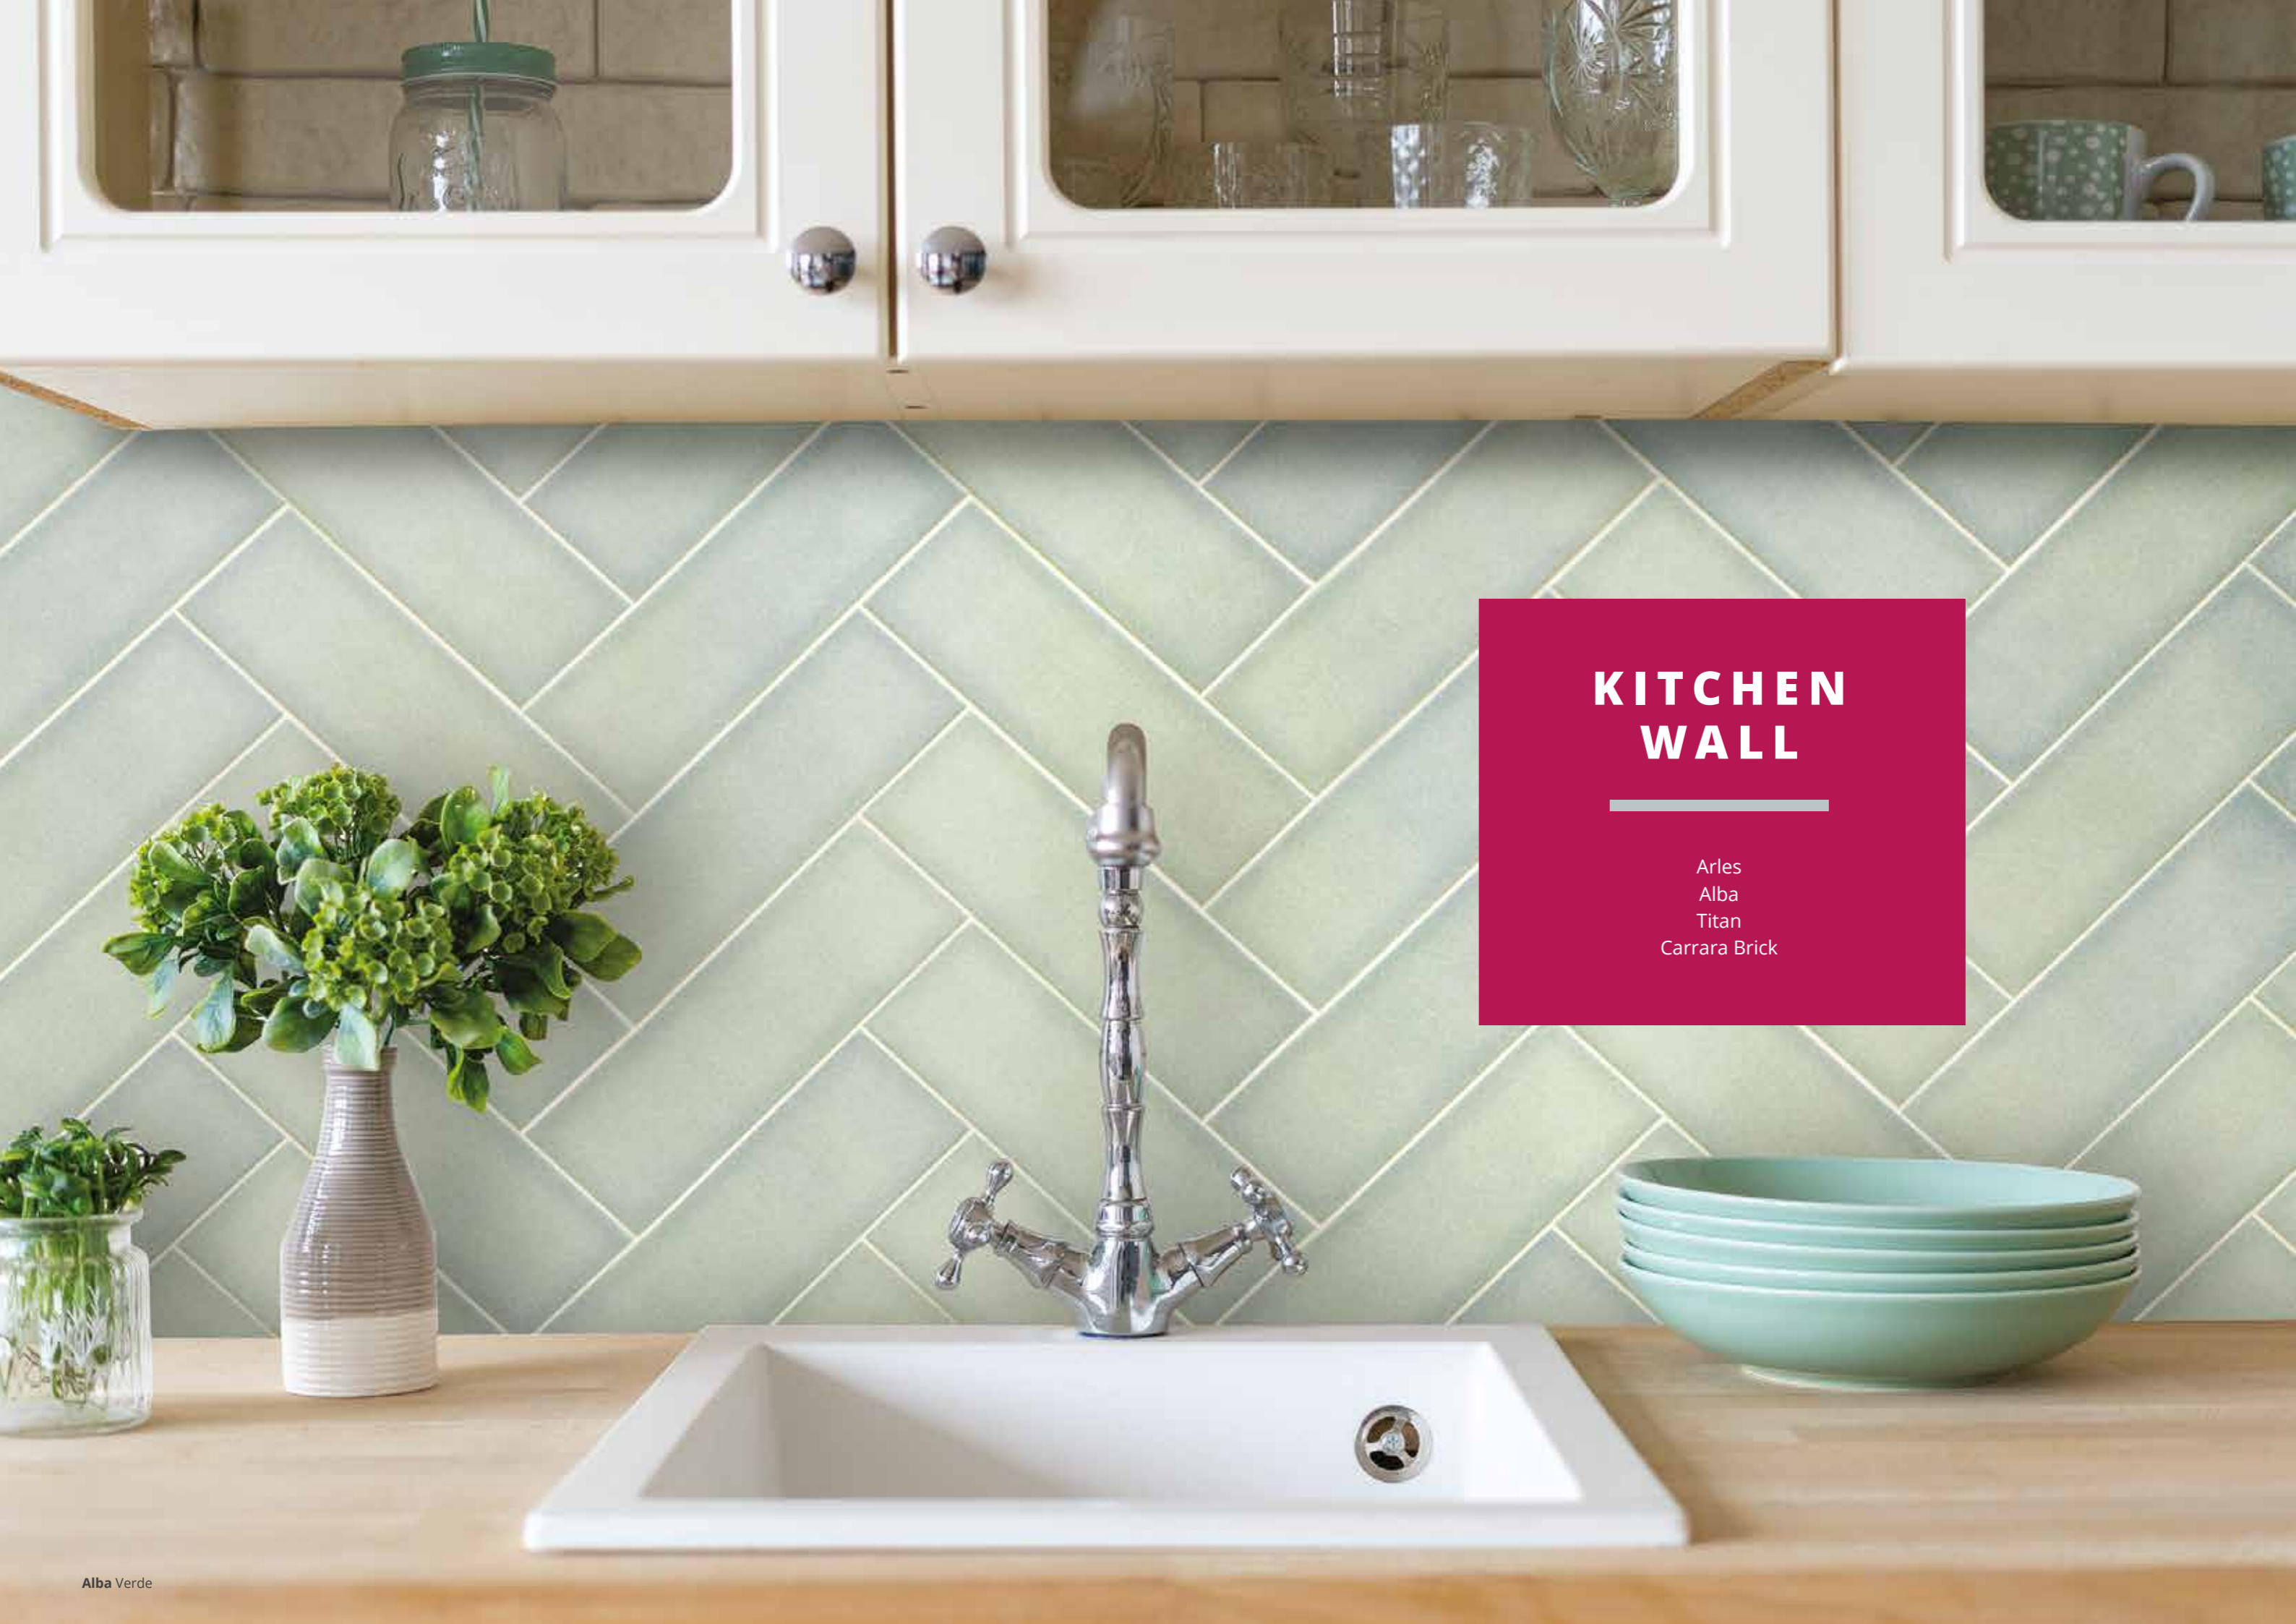

KITCHEN WALL

Arles
Alba
Titan
Carrara Brick