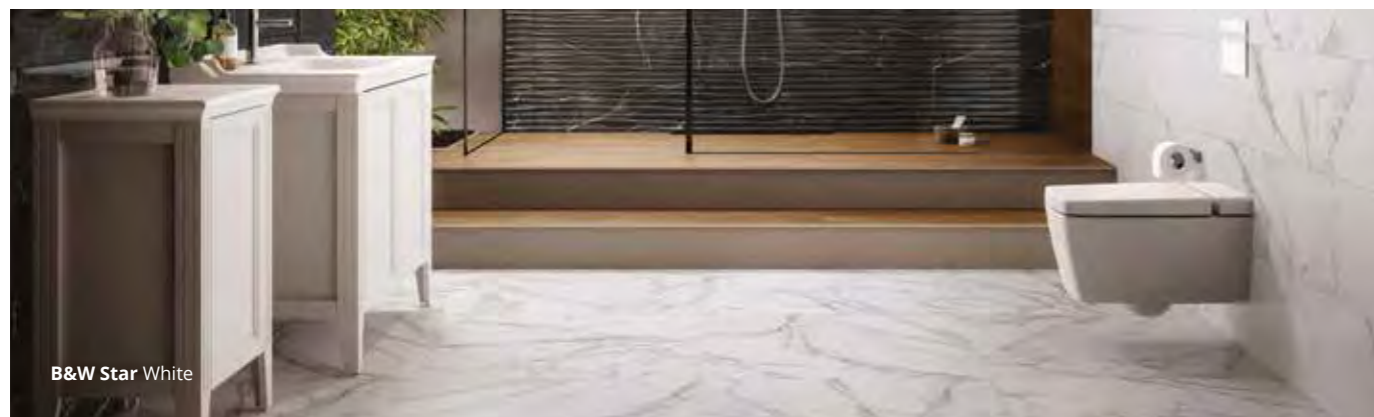

COORDINATING FLOOR

Cliveden

Size and finish

607x607x9mm FLOOR
Matt V4
Glazed porcelain

Products

607x607x9mm	White	B0047672
	Grey	B0047673

Coordinating wall tiles - see Gold Wall

Gemstone

Size and finish

600x600mm FLOOR
Matt V2
Porcelain Rectified

Products

600x600mm	Avorio	B0047568
	Grey	B0047569

Coordinating wall tiles - see Gold Wall

B&W Star

Size and finish

600x600x9mm FLOOR
Semi polished V2
Glazed porcelain Rectified

Products

600x600x9mm	White	B0044119

Coordinating wall tiles - see Gold Wall

Barrington

Size and finish

607x607x8.5mm FLOOR
Matt V4
Glazed Porcelain

Products

607x607x8.5mm	White	B0047663
	Cream	B0047665
	Graphite	B0047664

Coordinating wall tiles - see Gold Wall

Urbancrete

Size and finish

600x600x9mm FLOOR
Matt V3
Glazed porcelain Rectified

Products

600x600x9mm	White	B0046485
	Dark Grey	B0046487

Coordinating wall tiles - see Gold Wall

Ceppostone

Size and finish

600x600x9mm FLOOR
Matt V2
Glazed porcelain

Products

600x600x9mm	Grey	B0046501
	Mink	B0046502

Coordinating wall tiles - see Gold Wall

Tundra Sky

Size and finish

600x600x9mm FLOOR
Semi polished V3
Glazed porcelain

Products

600x600x9mm	Grey	B0044123

Coordinating wall tiles - see Gold Wall

B&W Star White