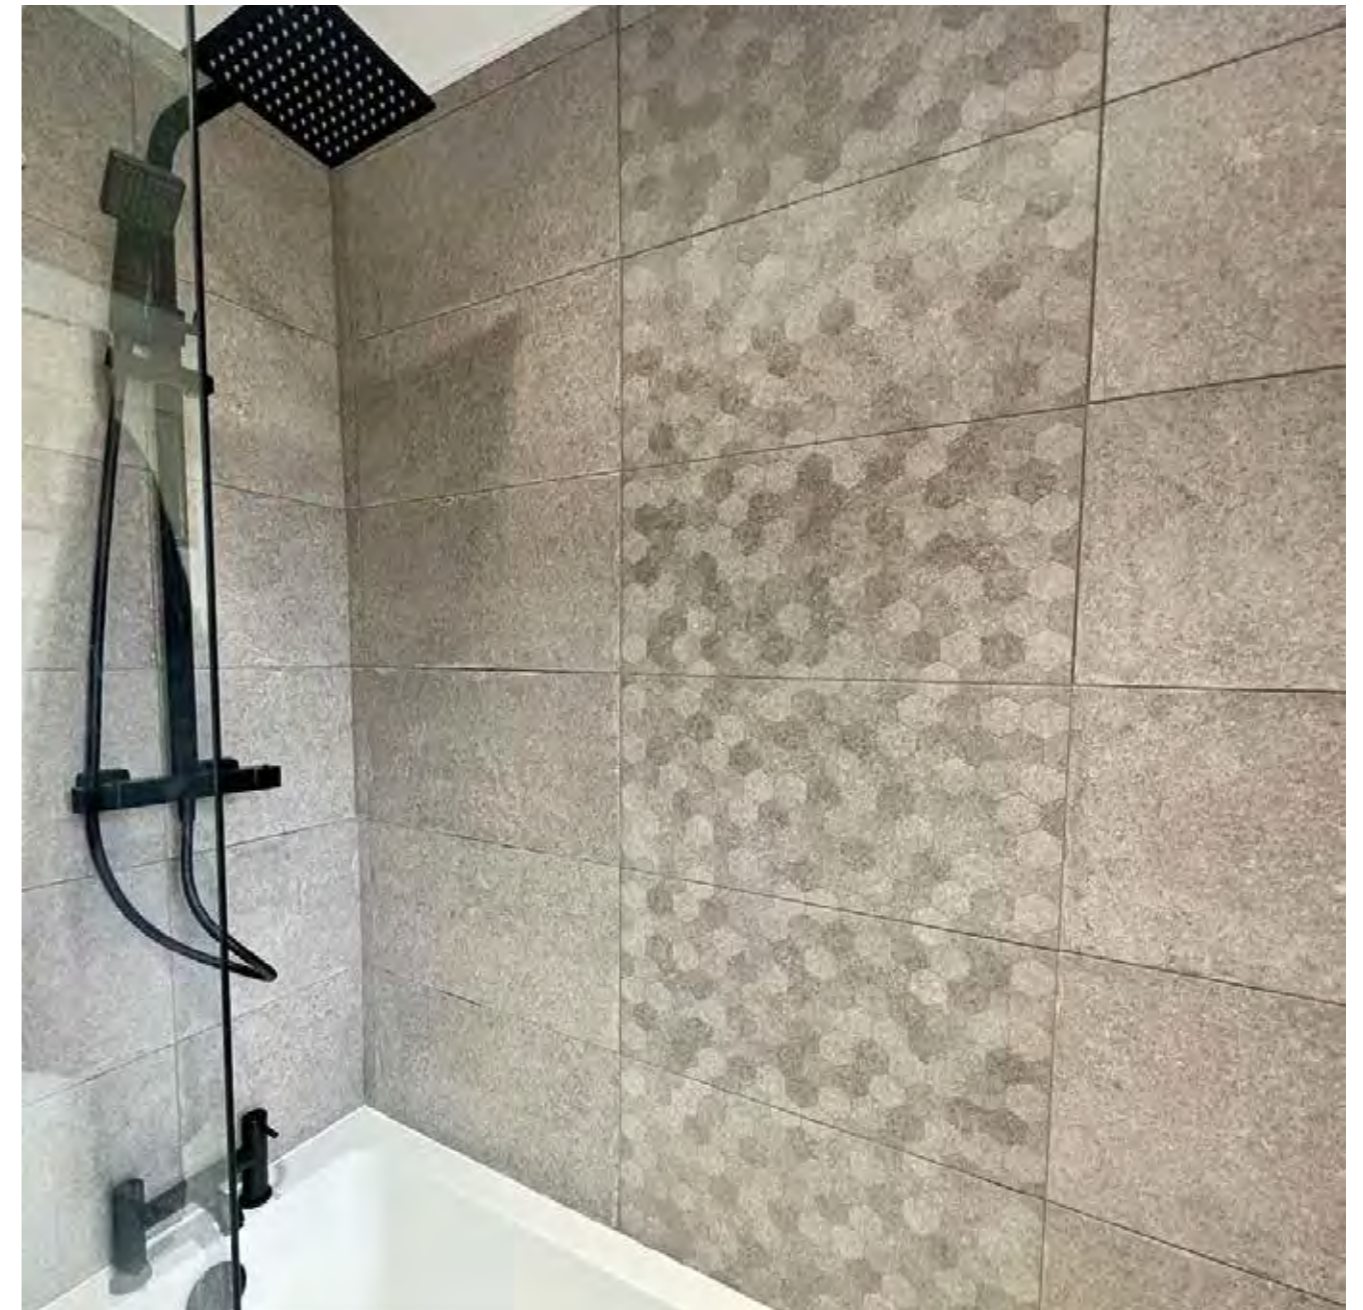

PLATINUM WALL

BUXY

The hexagon patterns and softly-textured surfaces will add interest and style to any room. Ideal for a tranquil yet contemporary space.

Colours and décors

Size and finish

600x300x10.5mm
Matt
Glazed ceramic

WALL
V2

Products

600x300x10.5mm	Perla	B0041089
	Gris	B0041090
	Perla Hexagon	B0041091
	Gris Hexagon	B0041092

Coordinating floor tiles - see Platinum Floor