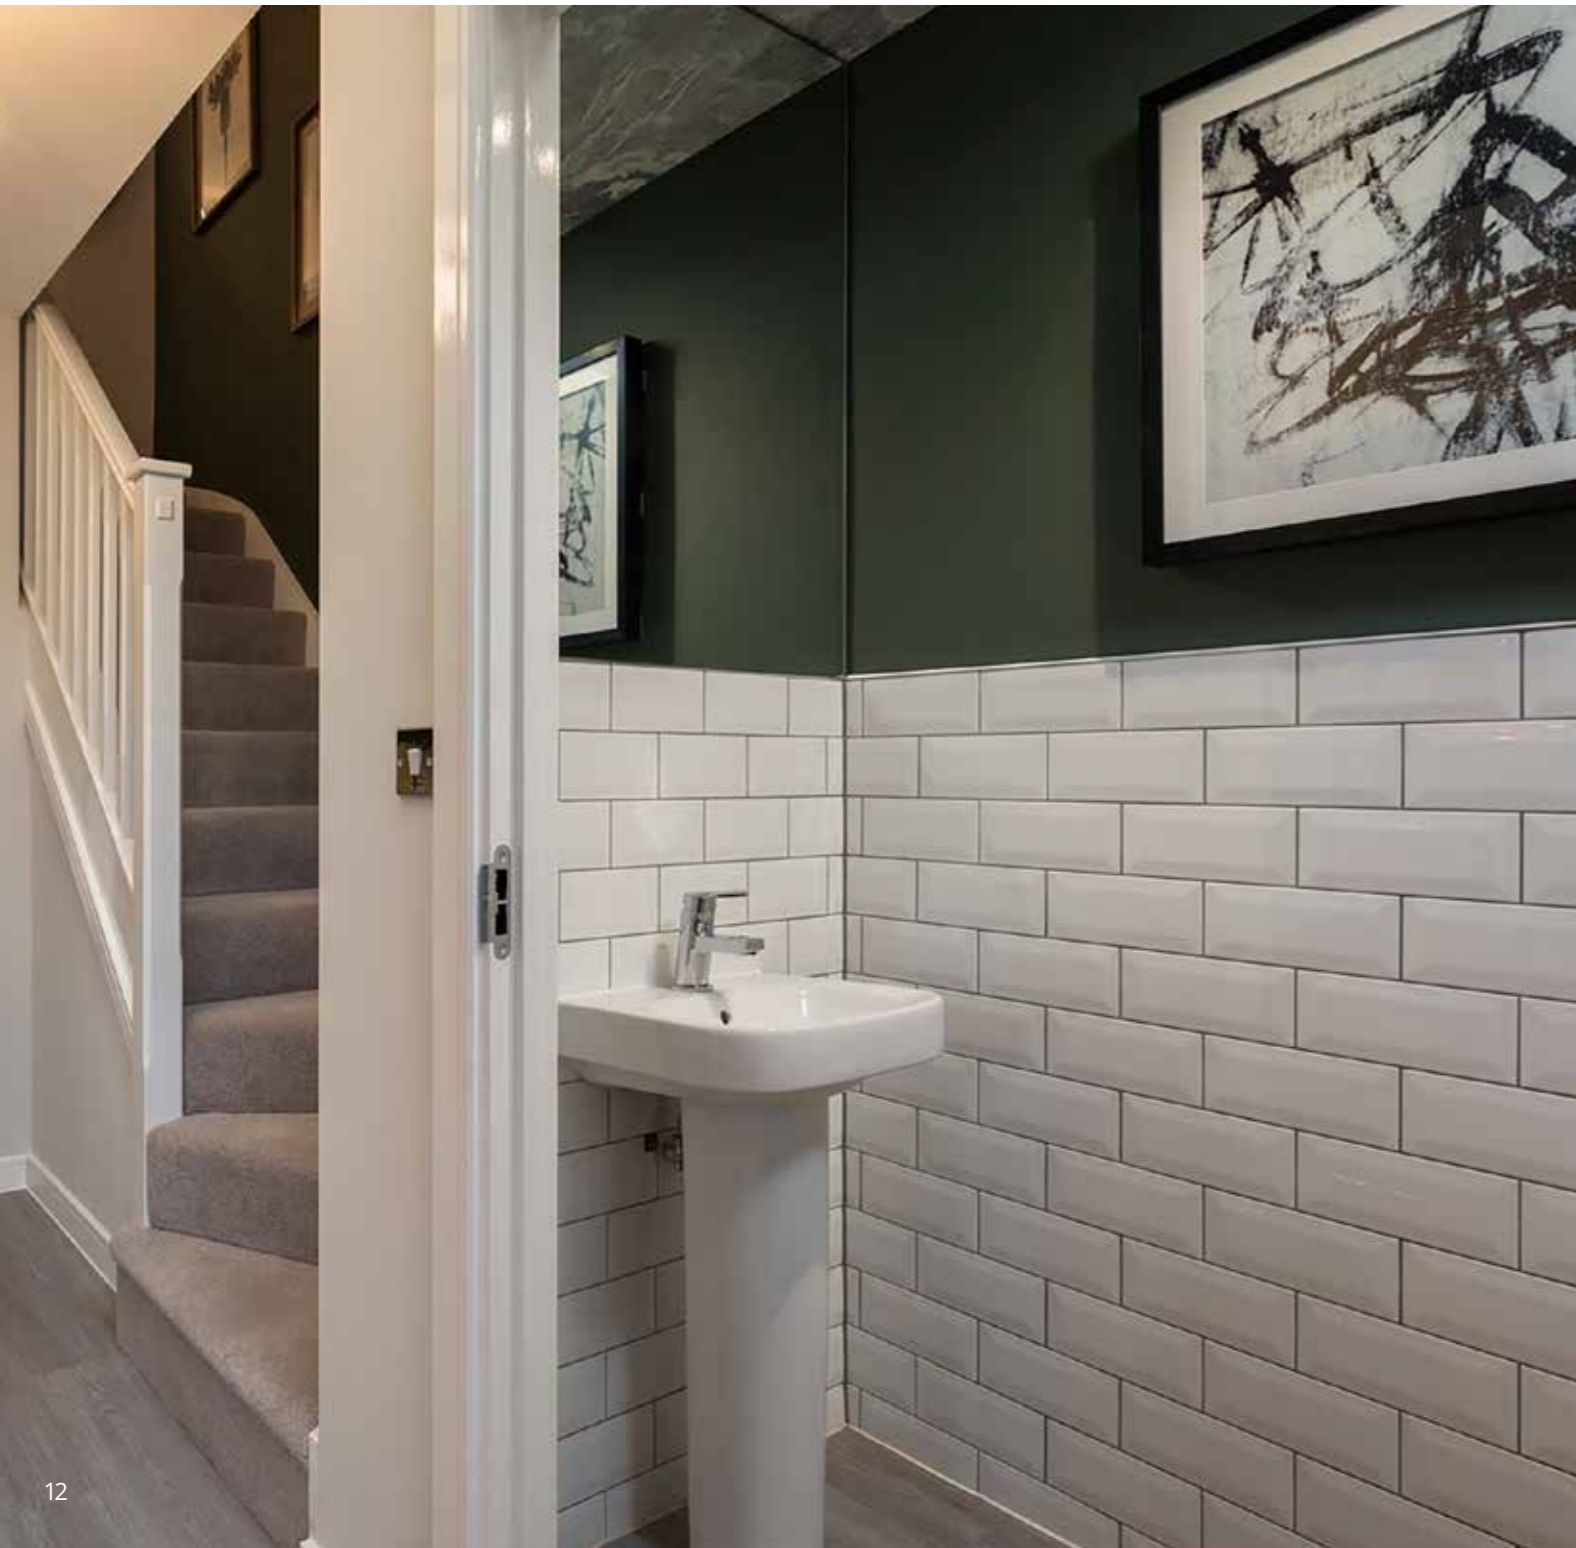

CORE TILE COLLECTION

BEVELLED

Achieve a sleek design, they provide a clean and modern look to any room.

Colours

Size and finish

200x100x7.5mm
Gloss
Glazed ceramic

WALL
VI

Products

200x100x7.5mm	White	B0030962
	Cream	B0030961
	Mid Grey	B0038510
	Black	B0030960