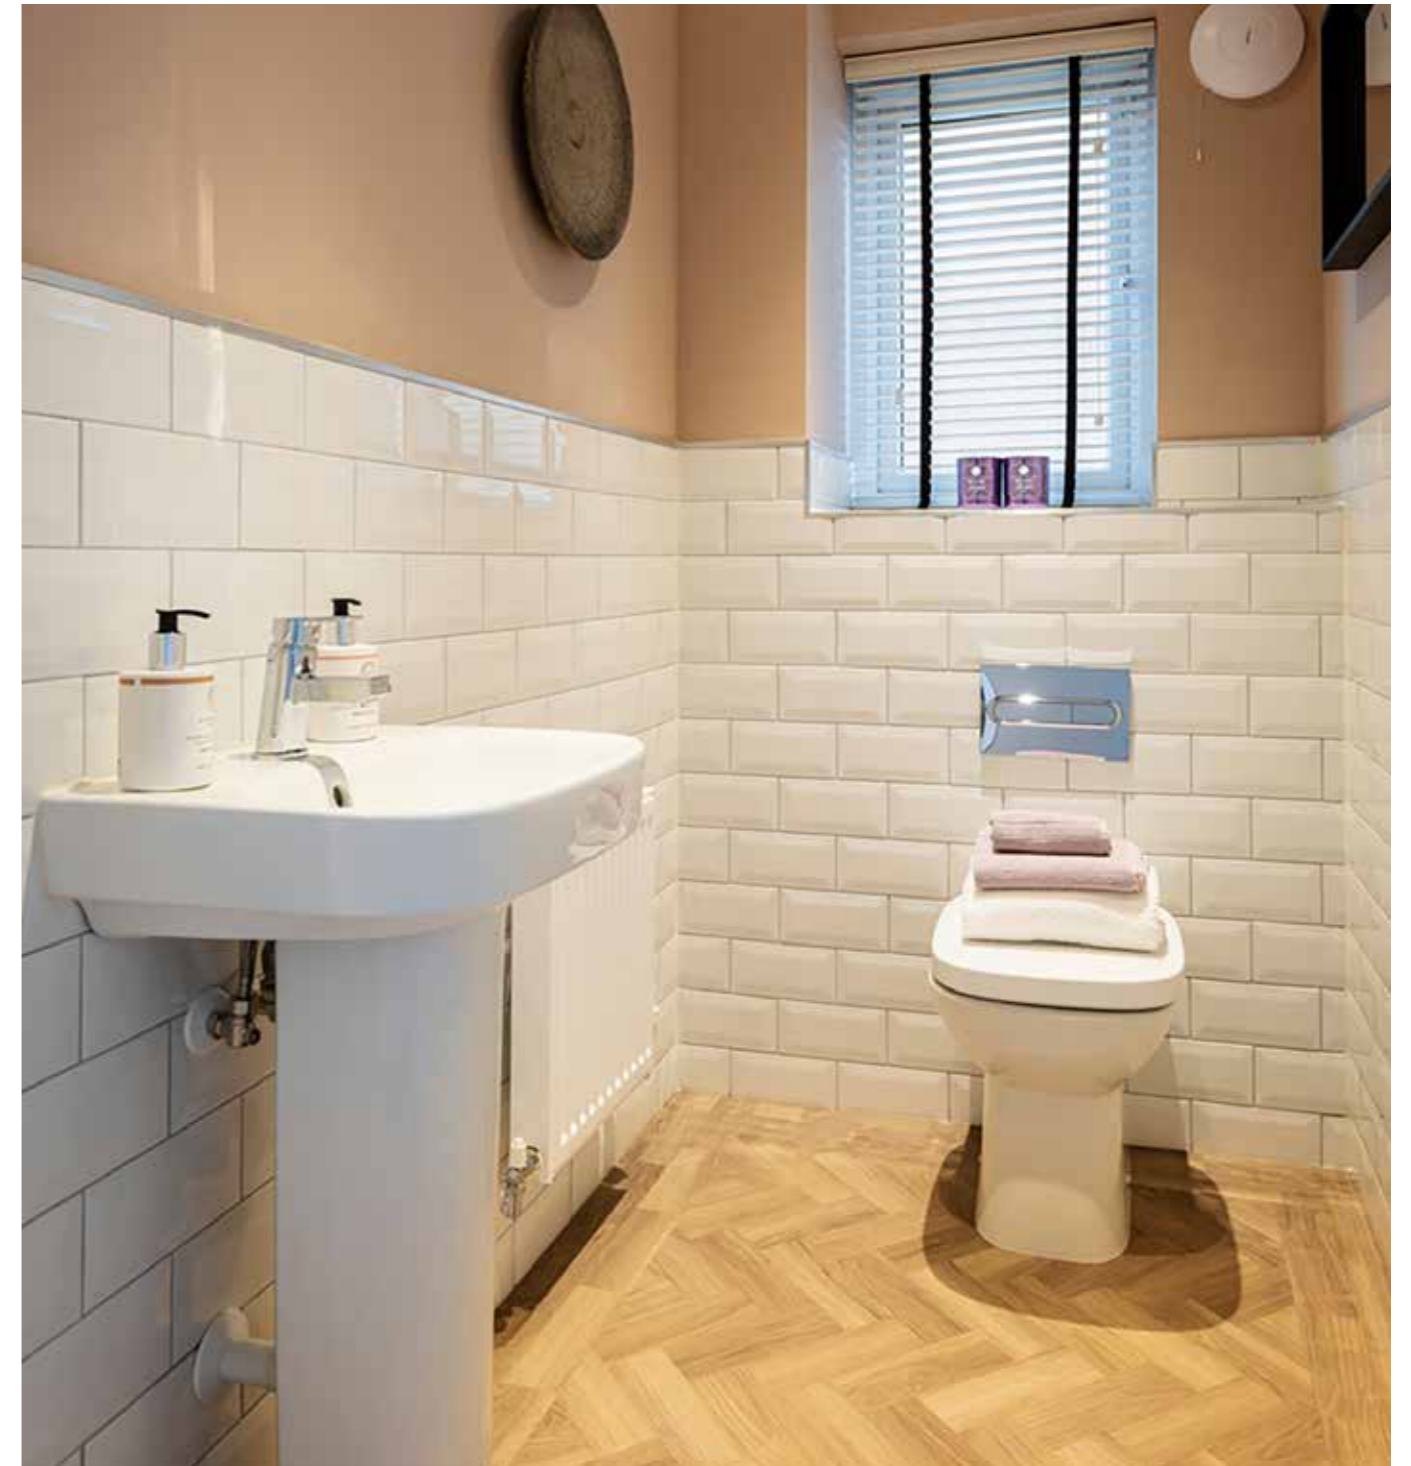

CORE TILE COLLECTION

BEVELLED

Achieve a sleek design, they provide a clean and modern look to any room.

Colours

Size and finish

200x100x7.5mm
Gloss
Glazed ceramic

WALL
VI

Products

200x100x7.5mm	White	B0030962
	Cream	B0030961
	Mid Grey	B0038510
	Black	B0030960